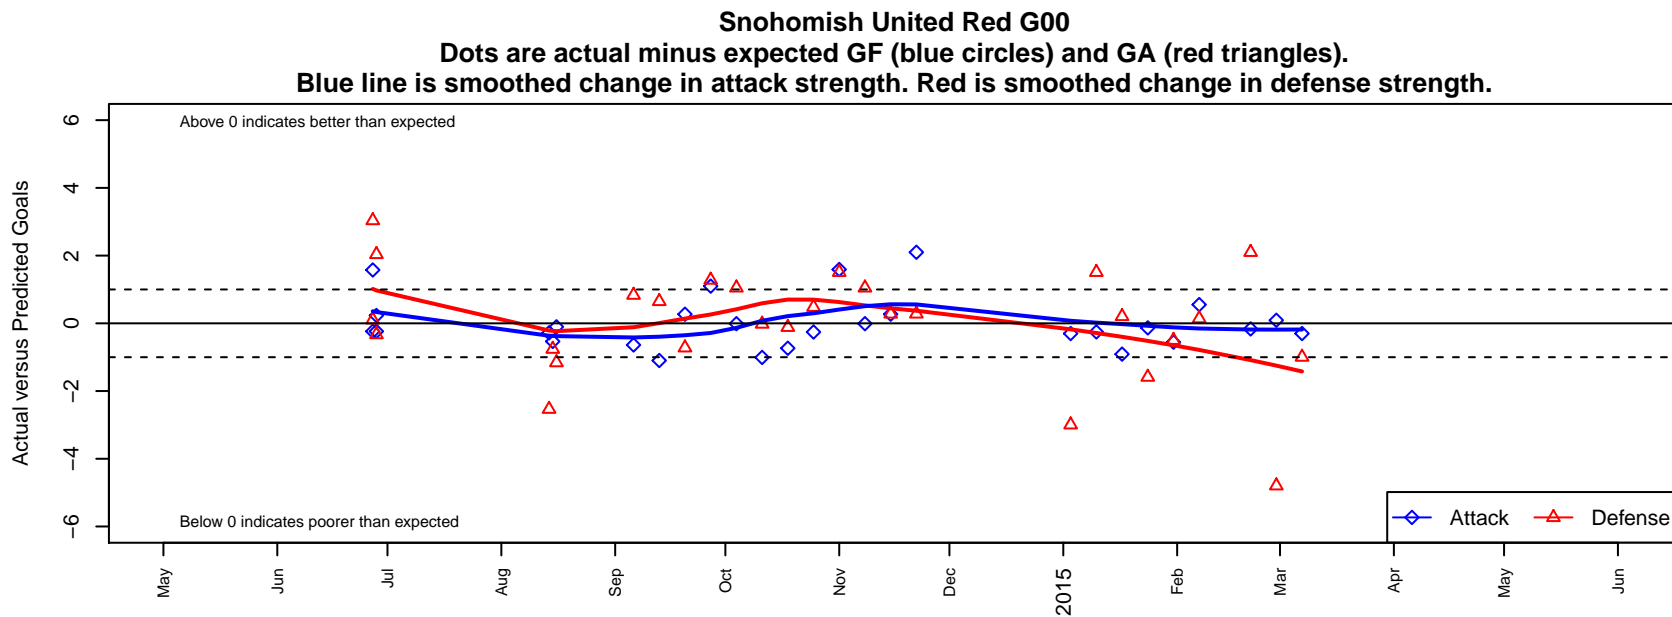

Snohomish United Red G00

Snohomish Youth SC
 Snohomish, WA
 G00 total strength=720
 attack=0.65 defense=0.88
 fall league = NPSL G14D2, NPSL G15D2
 notes= Rivera 2014

alt names used:
 Snohomish United GU00 Red
 Snohomish United GU00 Red

Venues played:
 2014 Clash At the Border Bronze U14
 2014 Bigfoot Silver U15
 2014 NPSL G14D2
 2014 NPSL G15D2

**attack and defense variance (black dot)
relative to other teams
and top 10 in region**

**attack and defense rating
relative to others at age
and all opponents in last 13 months**