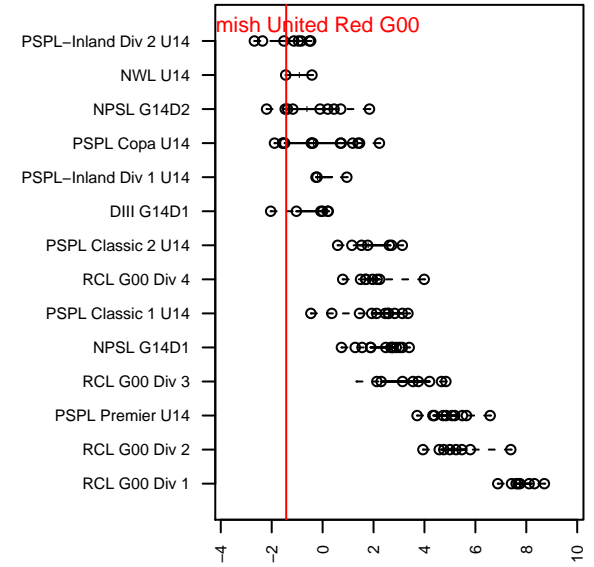

Snohomish United Red G00

Snohomish Youth SC
 Snohomish, WA
 G00 total strength=720
 attack=0.65 defense=0.88
 fall league = NPSL G14D2, NPSL G15D2
 notes= Rivera 2014

alt names used:
 Snohomish United GU00 Red
 Snohomish United GU00 Red

Venues played:
 2014 Clash At the Border Bronze U14
 2014 Bigfoot Silver U15
 2014 NPSL G14D2
 2014 NPSL G15D2

**attack and defense variance (black dot)
relative to other teams
and top 10 in region**

**attack and defense rating
relative to others at age
and all opponents in last 13 months**